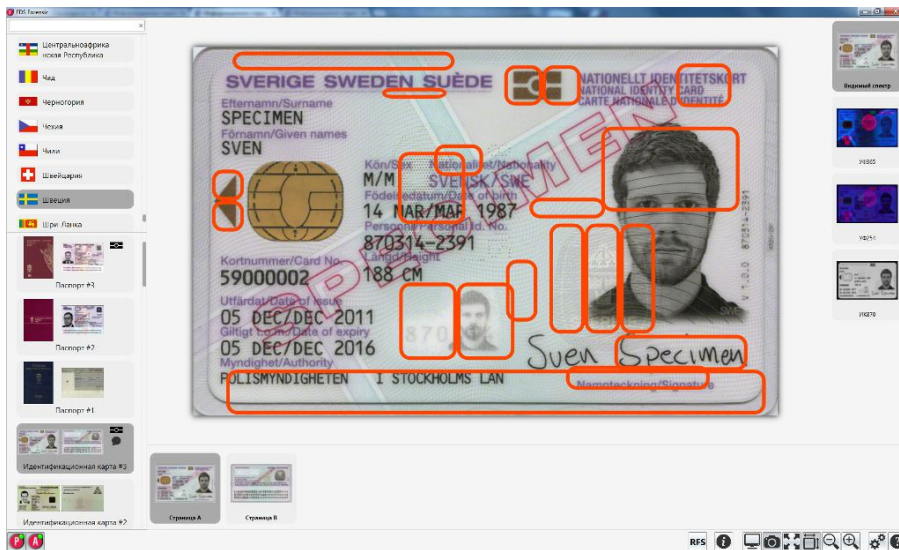

**PC requirements**

- Microsoft Windows 7, Windows 8, Windows 10
- Microsoft .NET Framework 4.0 is included in the installation package
- Minimum HDD free space required for **Forensic/Forensic Pro** version — 30 GB