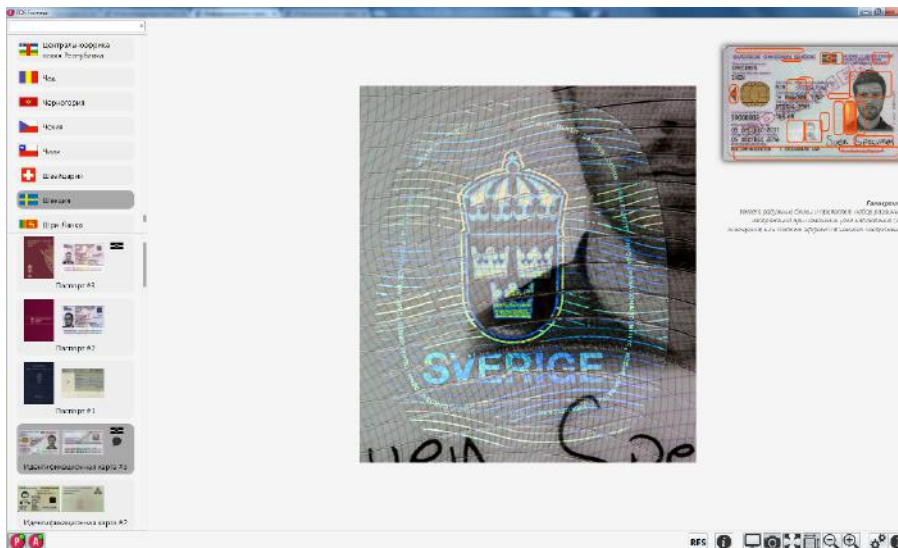

A fragment of document: illustration, hologram