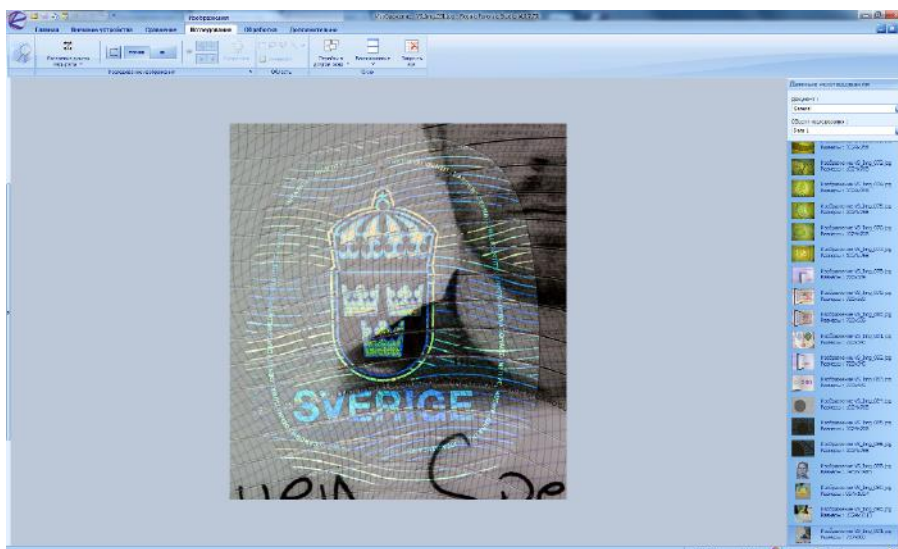

Integration with Regula Forensic Studio software