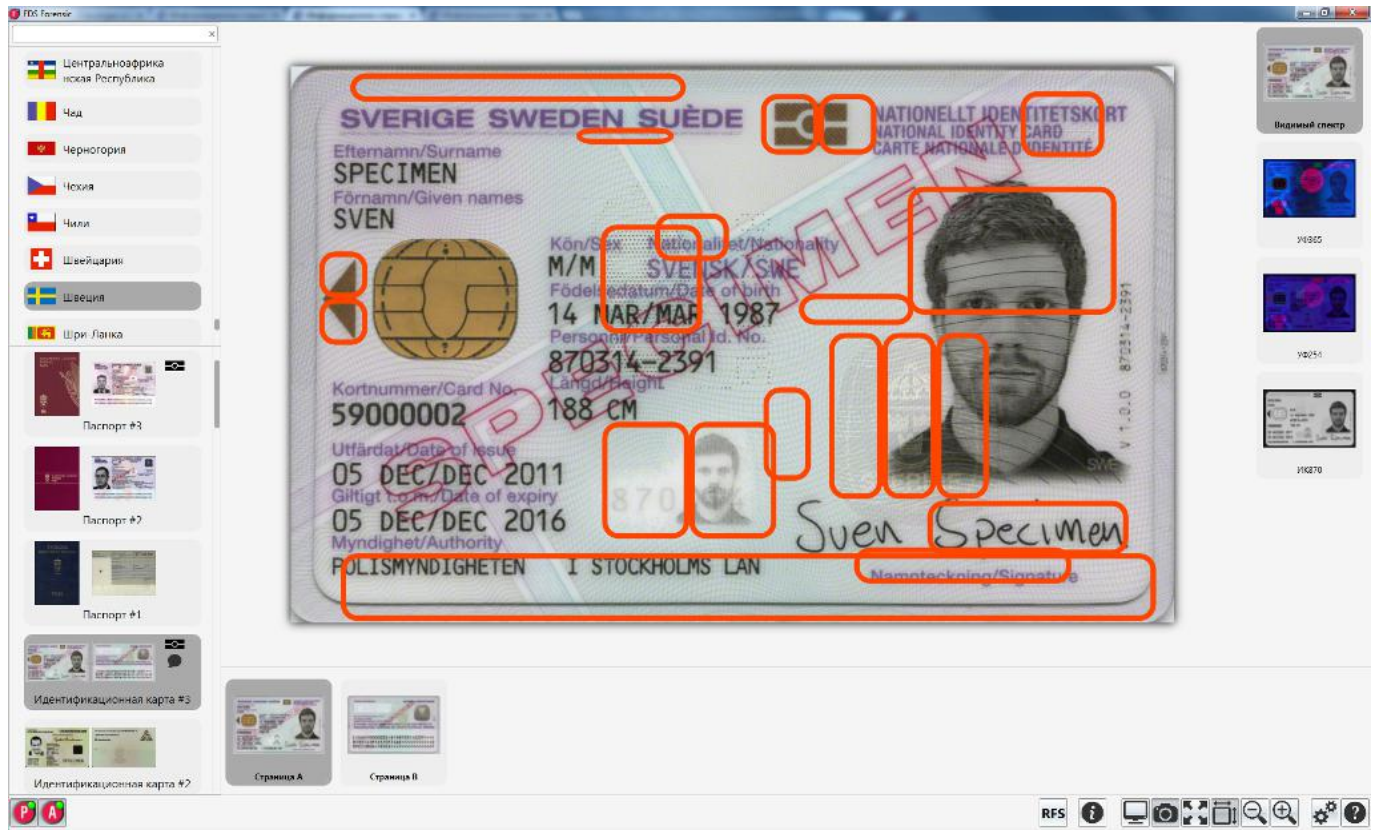

## Information reference system «Frontline Documents System»

The database is intended for express authenticity verification and advanced examination of passports, ID cards and other travel documents, driving licenses, vehicle registration certificates and other vehicle related documents.

IRS “Frontline Documents System” contains images and detailed description of documents and their security features and techniques.

## Contents

- Detailed description of documents, their security features and techniques.
- Images of:
  - document pages in white, IR 870 nm, UV 254 and 365 nm spectral ranges;
  - security features and techniques such as microprinting, intaglio, watermarks, holograms, etc.;
- Glossary with descriptions and illustrations of security features and techniques.

## Volume of data

- 3 651 documents (2 607 passports, 150 visas, 894 vehicle related documents) from 203 countries