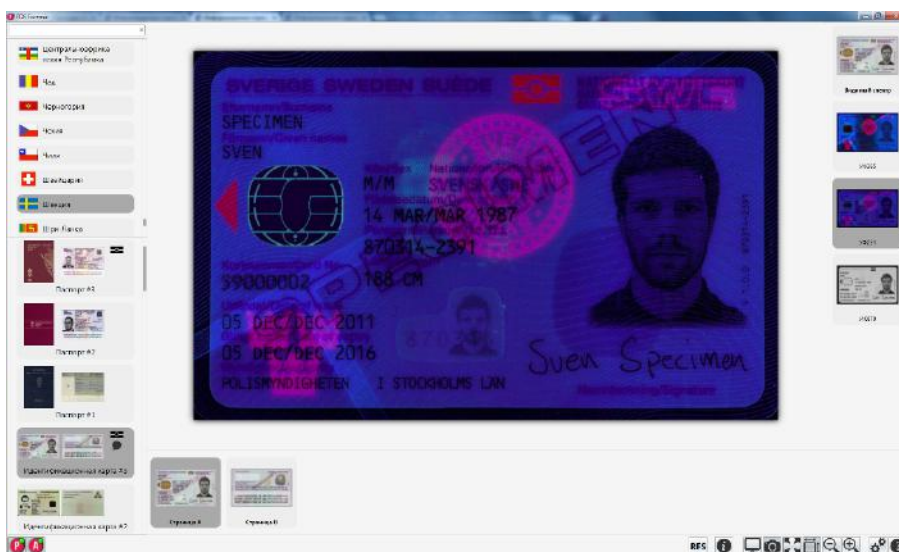

Image of document pages in white light

Image of document pages in UV (365 nm) light

Image of document pages in UV (254 nm) light

Image of document pages in IR (870 nm) light

Detailed information about document