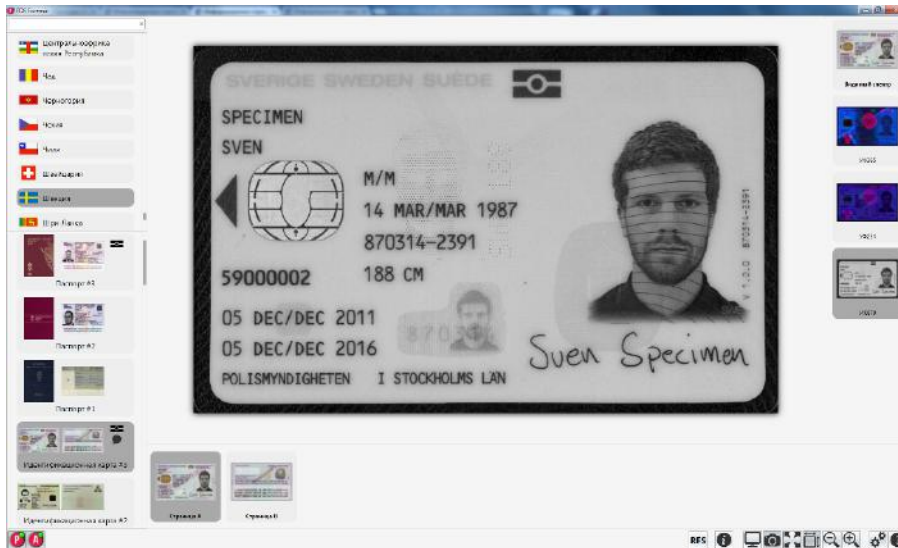

Image of document pages in white light

Image of document pages in UV (365 nm) light

Image of document pages in UV (254 nm) light

Image of document pages in IR (870 nm) light

Detailed information about document